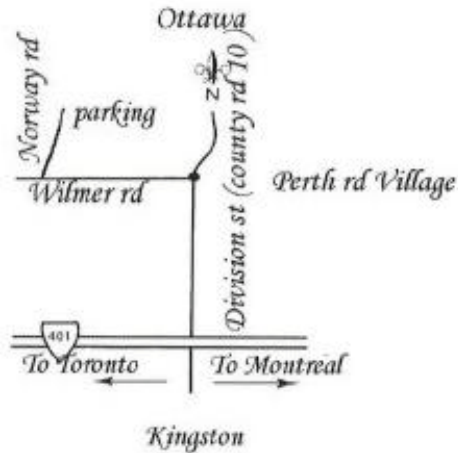

DIRECTIONS TO FANTASY IN THE FOREST